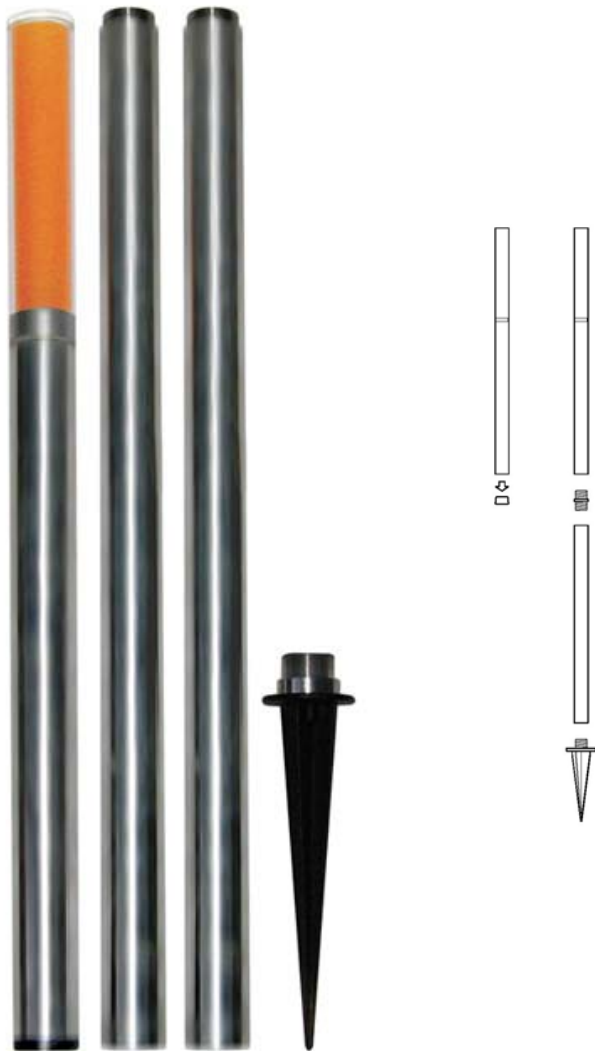

Havaleena Torch™

Cordless Illumination for Life's Special Moments

Havaleena Torch™ (disassembled)

- **Components:** 1 Havaleena light, 2 extensions, 1 spike, 3 connectors
- **Body:** 2.5 mm gauge aluminum tube with anodized finished in charcoal gray
- **Spike:** cast iron, sharp-pointed spike with aluminum extension screw
- **Diffuser:** Acrylic, capped with a removable frosted acrylic lid
- **Total Torch Height:** 60"
- **Filter Colors:** comes with a set of 4 filters: white, orange, green and violet. Additional filters available
- **Light source:** 1 Watt LED, 50 thousand hours rated lifetime; daylight color temperature (5,000K)
- **Power source:** 3 standard AA batteries. Provides up to 20 hour of illumination